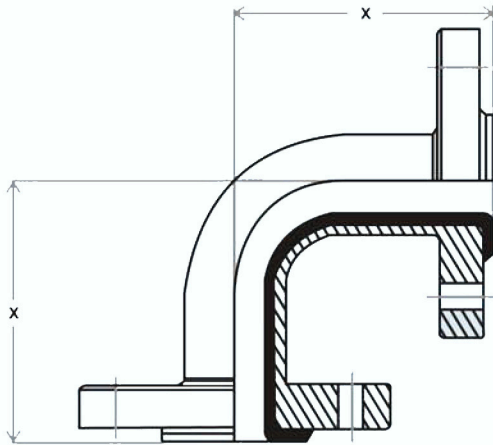

## PTFE Lined Pipe Systems

### PTFE LINED ELBOWS

90 DEGREE ELBOW

NB (mm)	X (mm)
25	89
40	102
50	114
80	140
100	165
150	203
200	229

45 DEGREE ELBOW

NB (mm)	X (mm)
25	44
40	57
50	63
80	76
100	102
150	127
200	140